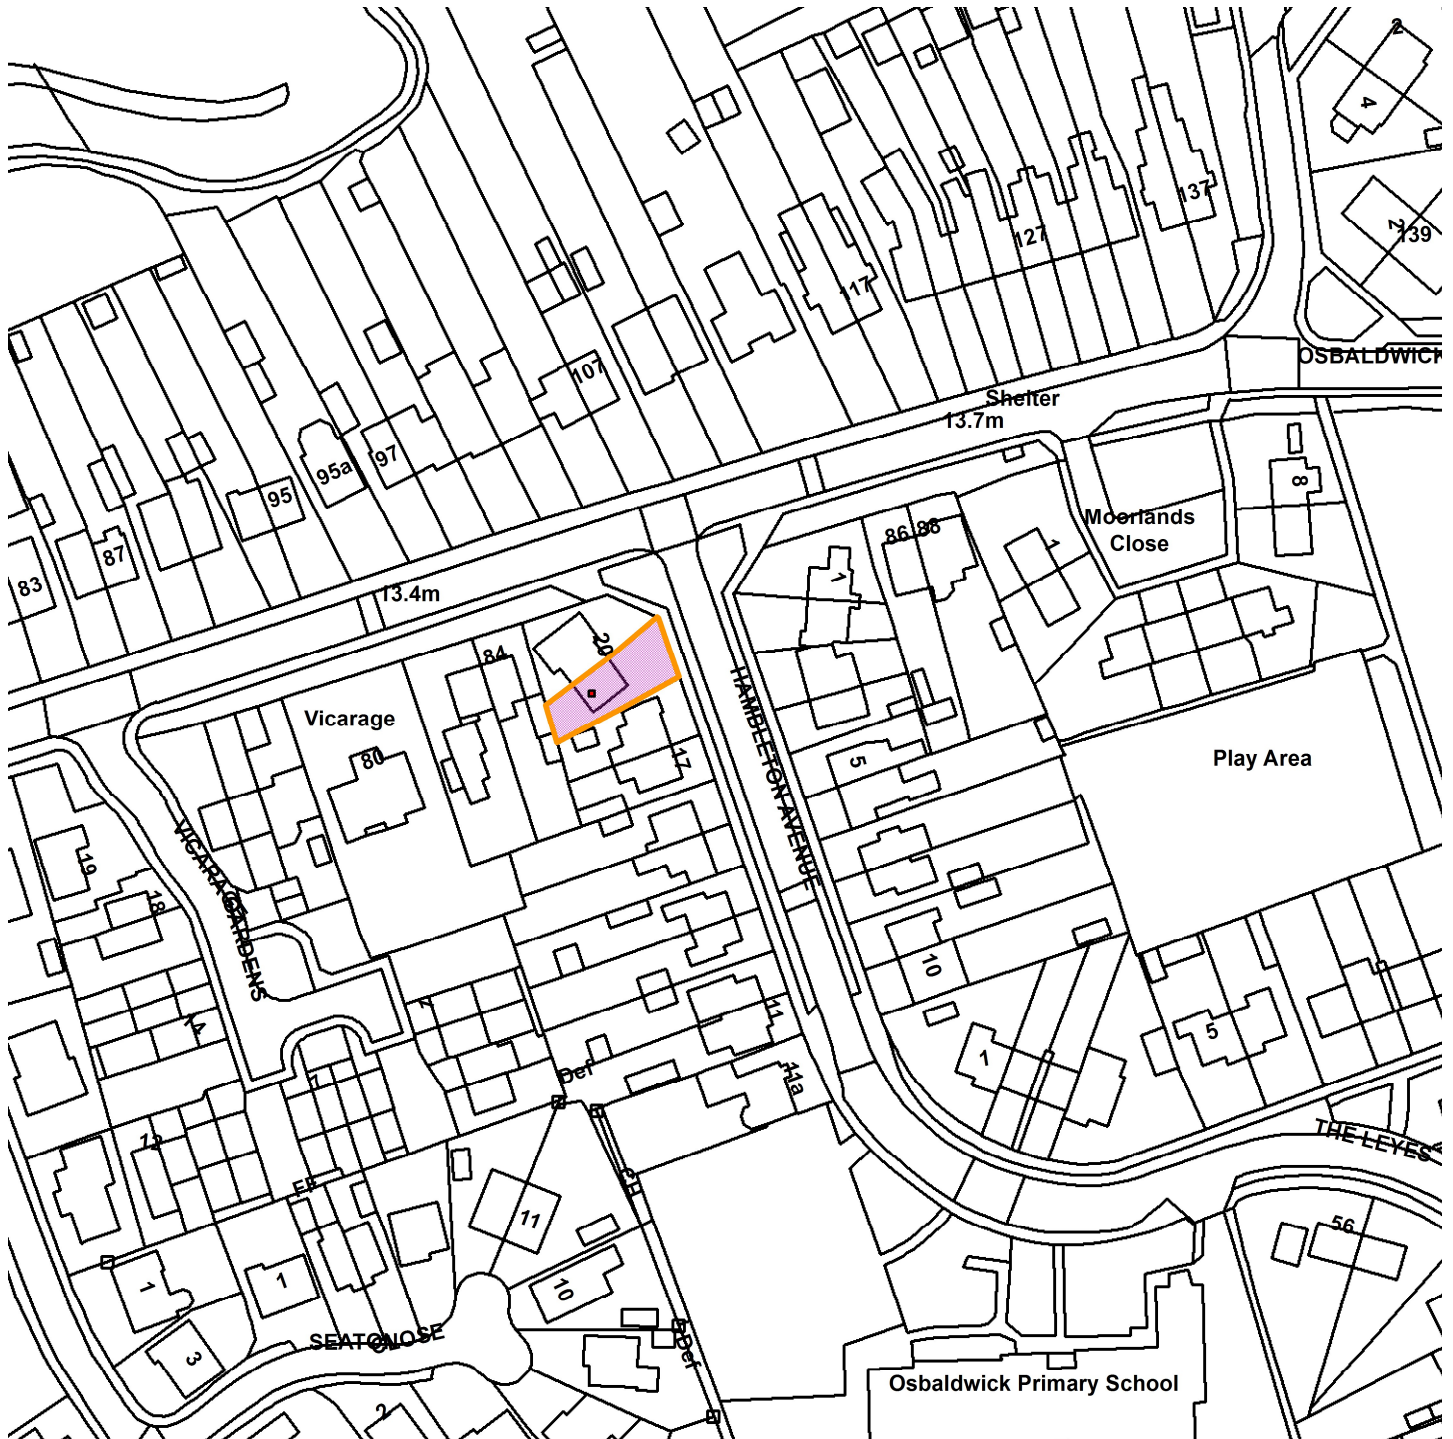

19 Hambleton Avenue, Osbaldwick, YO10 3PP

21/01599/FUL

GIS by ESRI (UK)

Scale : 1:1256

Reproduced from the Ordnance Survey map with the permission of the Controller of Her Majesty's Stationery Office © Crown Copyright 2000.

Unauthorised reproduction infringes Crown Copyright and may lead to prosecution or civil proceedings.

Organisation	City of York Council
Department	Directorate of Place
Comments	Site Location Plan
Date	26 November 2021
SLA Number	